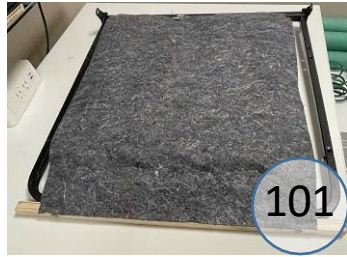

# 6100362

Call Out	Description
●	Blown Fiber
●	Cushion Chaise Pad - top Pad
●	Cushion Foam
●	KD Component
●	Cover

*Signature*  
DESIGN  
BY **ASHLEY**®

**610 SECTIONAL  
DIMENSIONS  
6 PIECE  
CONFIGURATION**