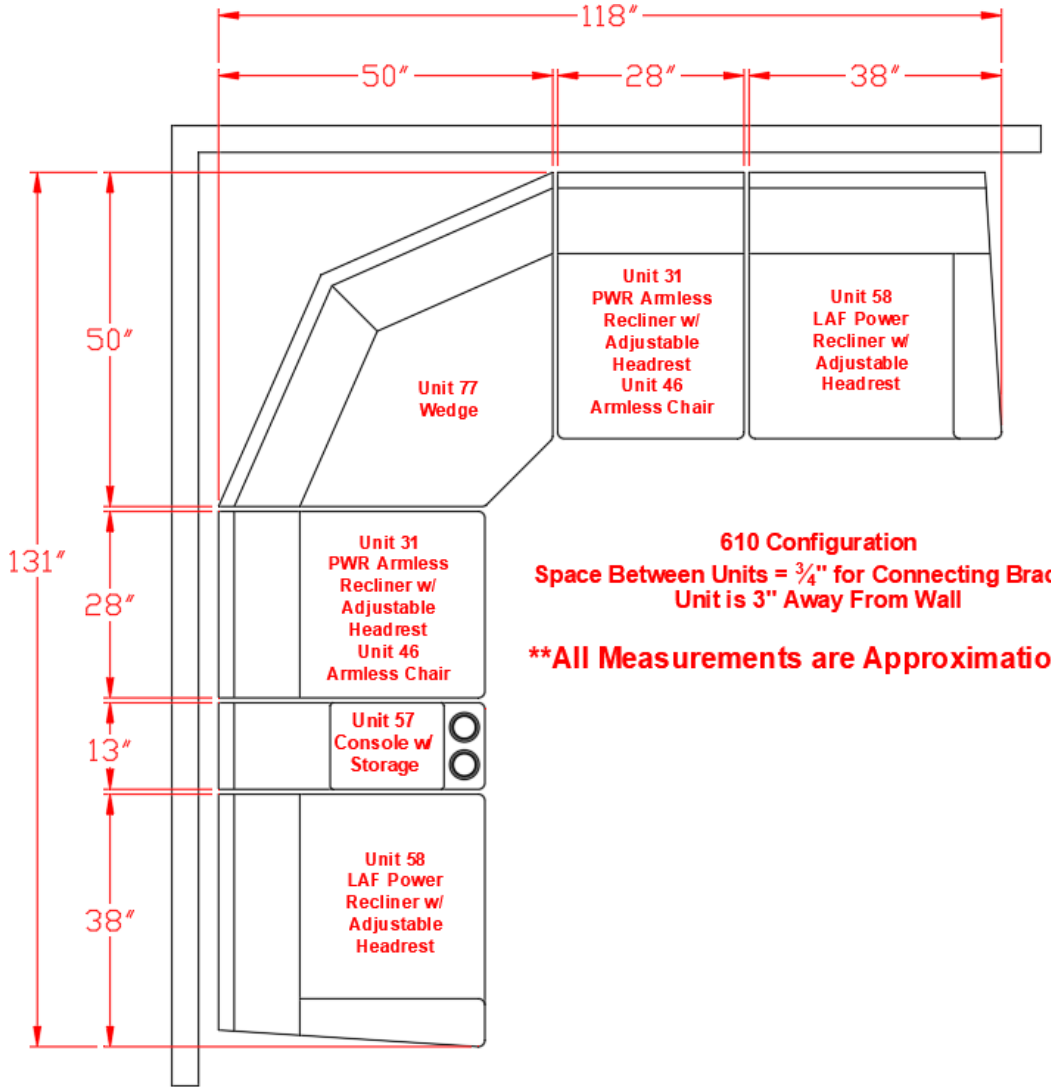

# 6100362

Call Out	Description
●	Blown Fiber
●	Cushion Chaise Pad - top Pad
●	Cushion Foam
●	KD Component
●	Cover

*Signature*  
DESIGN  
BY **ASHLEY**®

**610 SECTIONAL  
DIMENSIONS  
6 PIECE  
CONFIGURATION**

**610 Configuration**  
Space Between Units = 3/4" for Connecting Brackets  
Unit is 3" Away From Wall

**\*\*All Measurements are Approximations\*\***